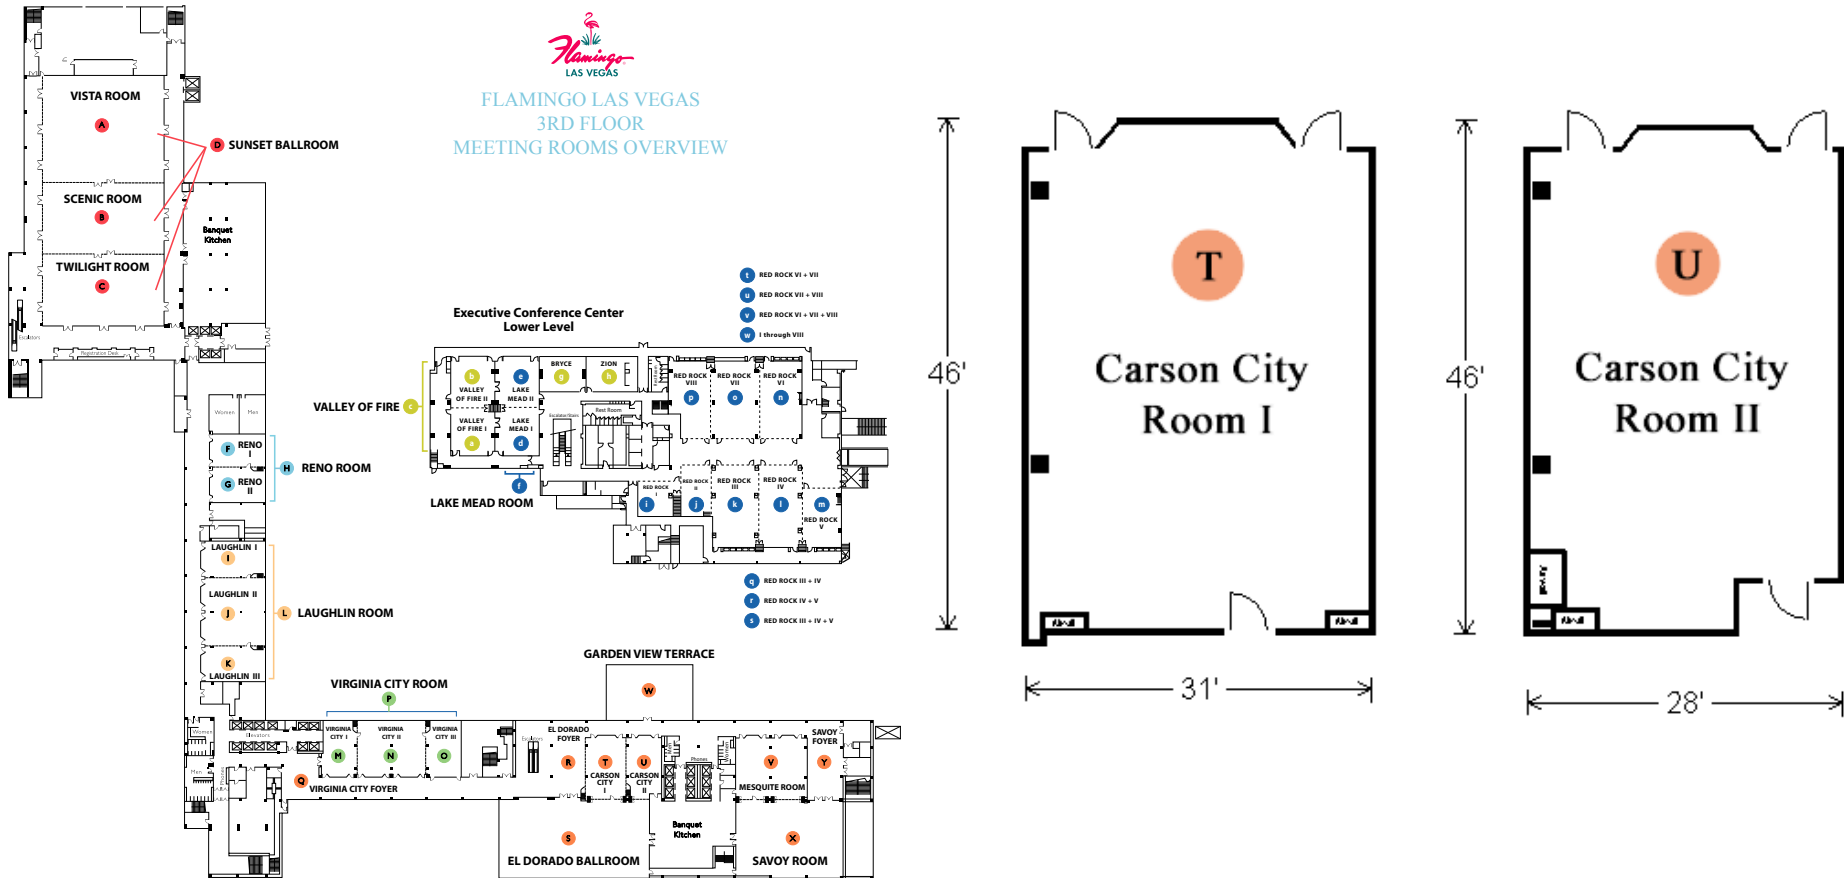

FLAMINGO LAS VEGAS CARSON CITY ROOMS 1 & 2

Meeting Rooms	School Room	Theatre	Banquet	Stand Up	Length/Width	Square Footage
Carson City Room I	60	125	80	125	31x46	1426
Carson City Room II	60	125	80	125	28x46	1288