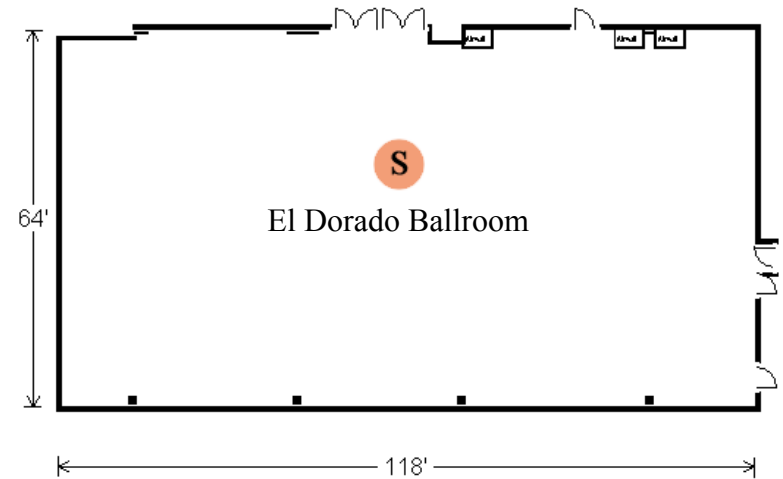

FLAMINGO LAS VEGAS EL DORADO BALLROOM & FOYER

Meeting Rooms	School Room	Theatre	Banquet	Stand Up	Length/Width	Square Footage
El Dorado Foyer	---	---	---	---	50x60	3000
El Dorado Ballroom	600	700	600	700	118x64	7552