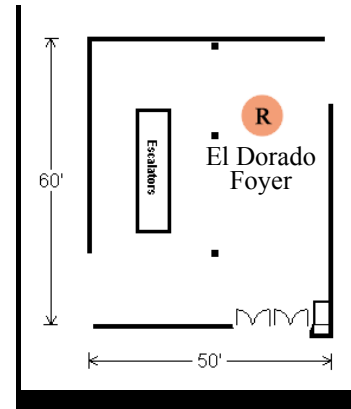

FLAMINGO LAS VEGAS EL DORADO BALLROOM & FOYER

Meeting Rooms	School Room	Theatre	Banquet	Stand Up	Length/Width	Square Footage
El Dorado Foyer	---	---	---	---	50x60	3000
El Dorado Ballroom	600	700	600	700	118x64	7552