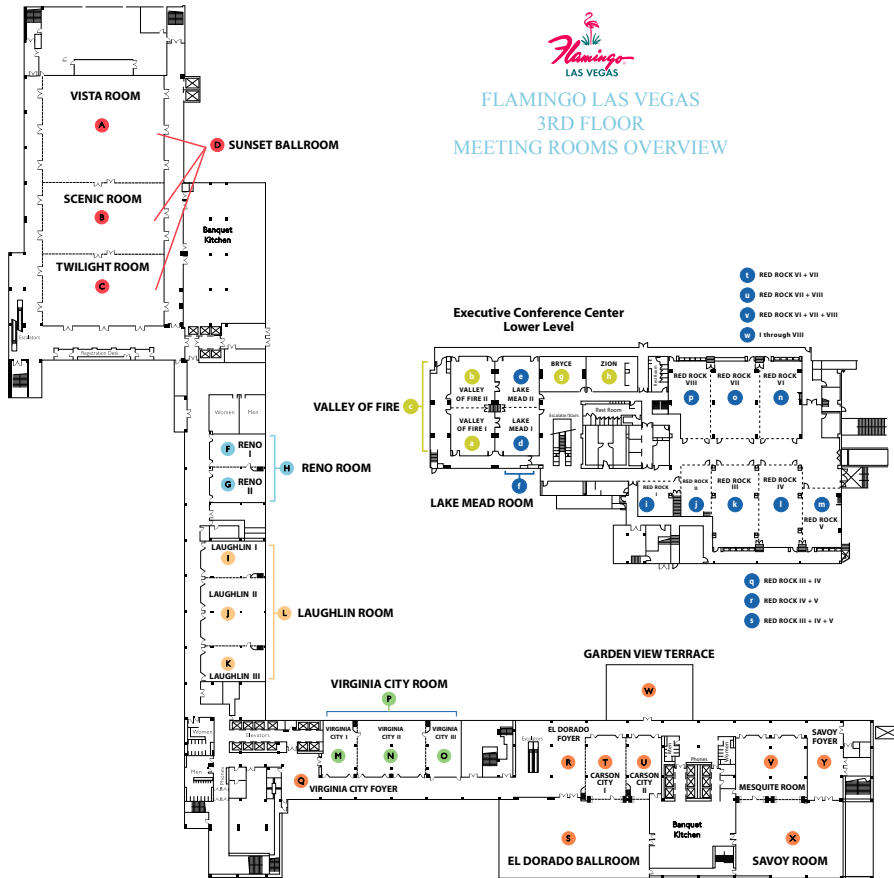

FLAMINGO LAS VEGAS EL DORADO BALLROOM & FOYER

Meeting Rooms	School Room	Theatre	Banquet	Stand Up	Length/Width	Square Footage
El Dorado Foyer	---	---	---	---	50x60	3000
El Dorado Ballroom	600	700	600	700	118x64	7552