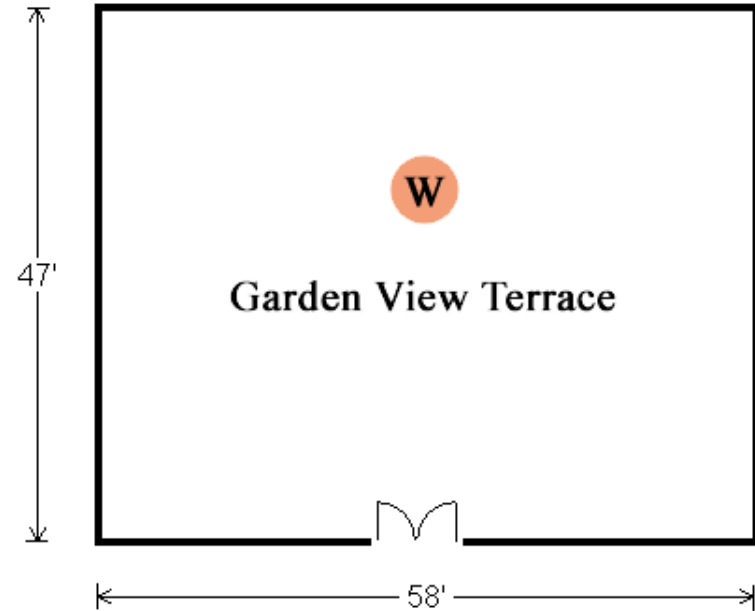

FLAMINGO LAS VEGAS GARDEN VIEW TERRACE

Meeting Rooms	School Room	Theatre	Banquet	Stand Up	Length/Width	Square Footage
Garden View Terrace	(outdoor)	---	---	---	47x58	2726