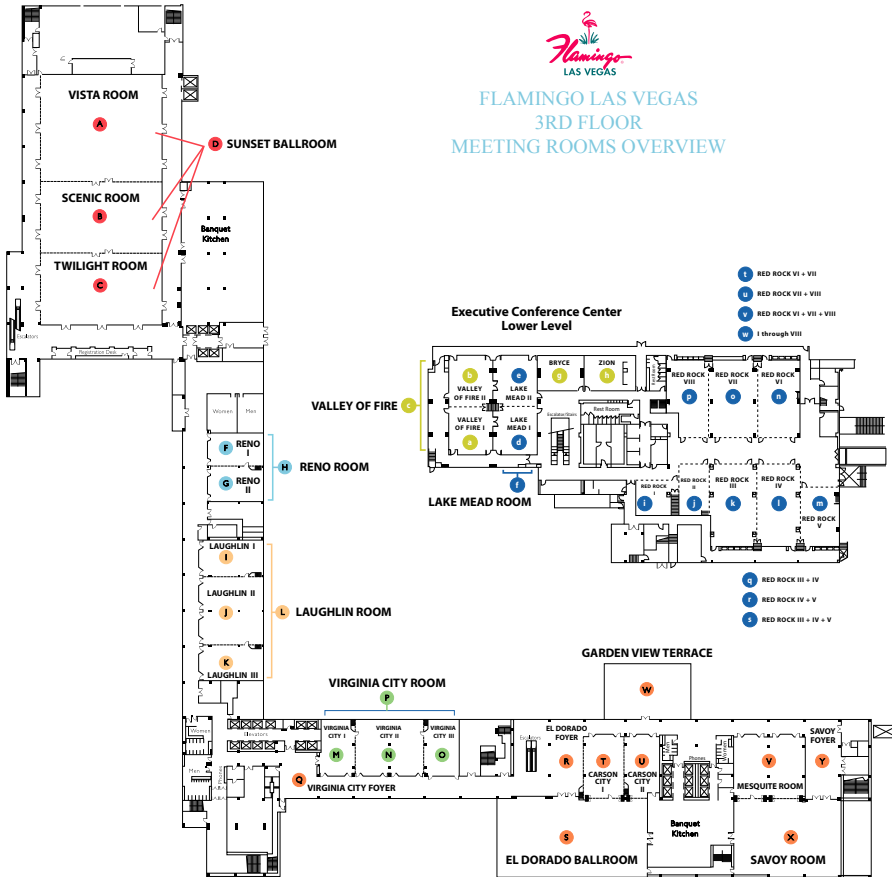

FLAMINGO LAS VEGAS GARDEN VIEW TERRACE

Meeting Rooms	School Room	Theatre	Banquet	Stand Up	Length/Width	Square Footage
Garden View Terrace	(outdoor)	---	---	---	47x58	2726