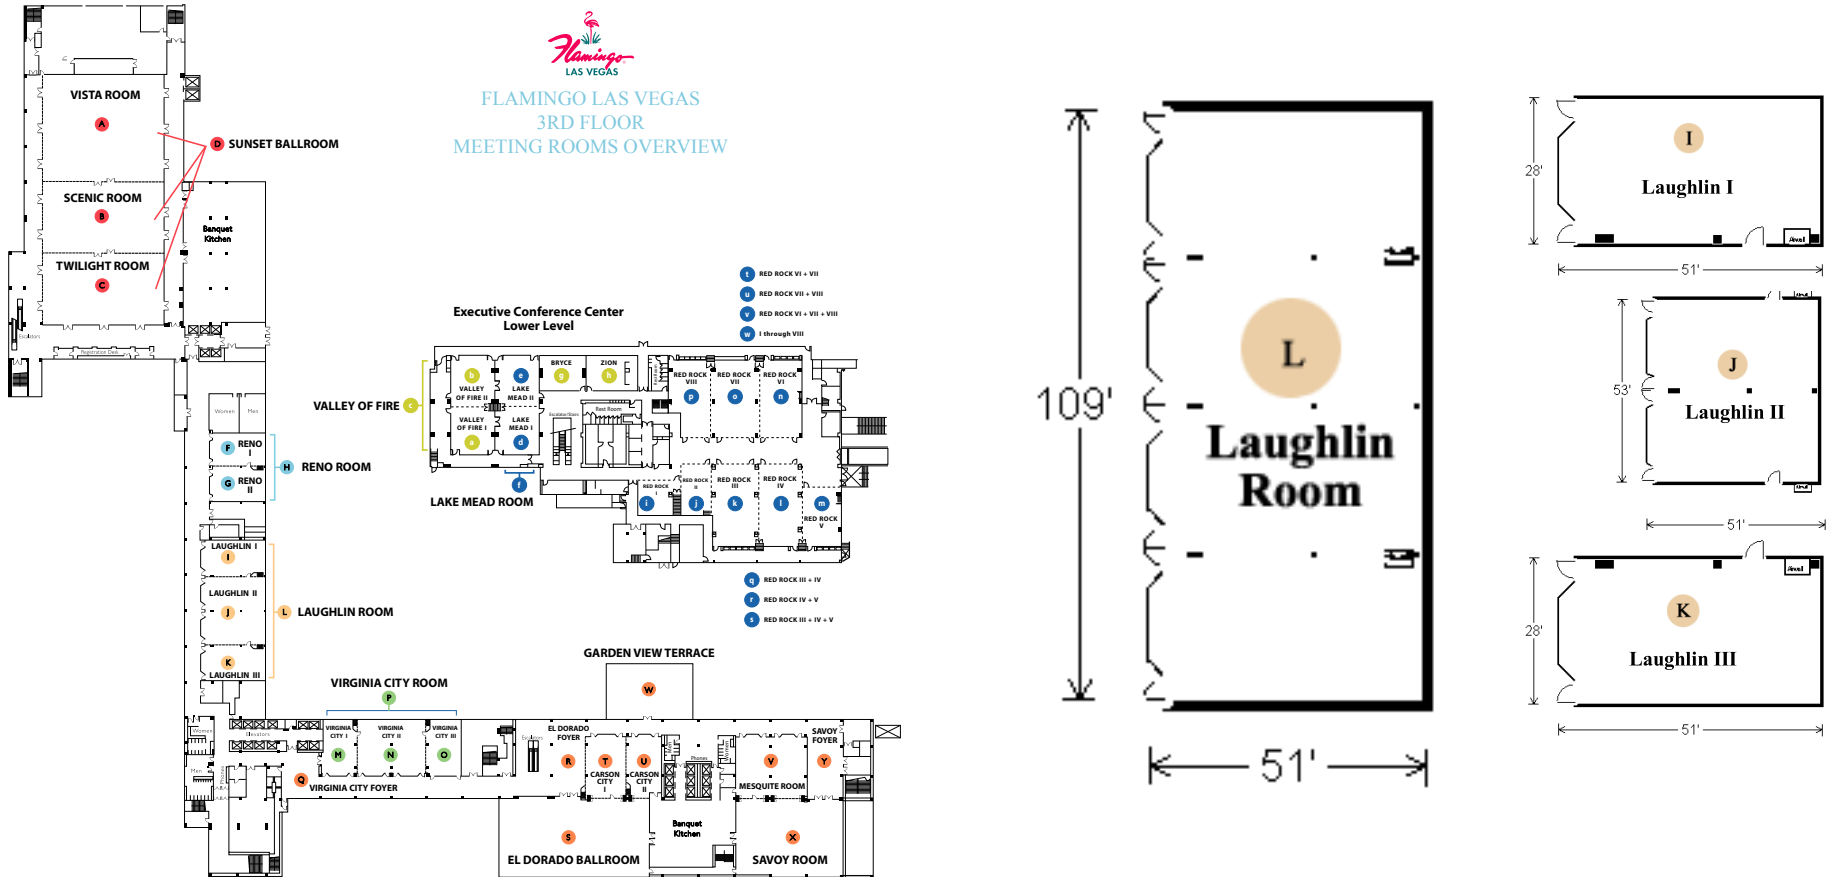

FLAMINGO LAS VEGAS LAUGHLIN ROOM

Meeting Rooms	School Room	Theatre	Banquet	Stand Up	Length/Width	Square Footage
Laughlin I	60	125	80	125	28x51	1428
Laughlin II	110	250	160	250	53x51	2703
Laughlin III	60	125	80	125	28x51	1428
Laughlin Room	220	500	320	500	109x51	5559