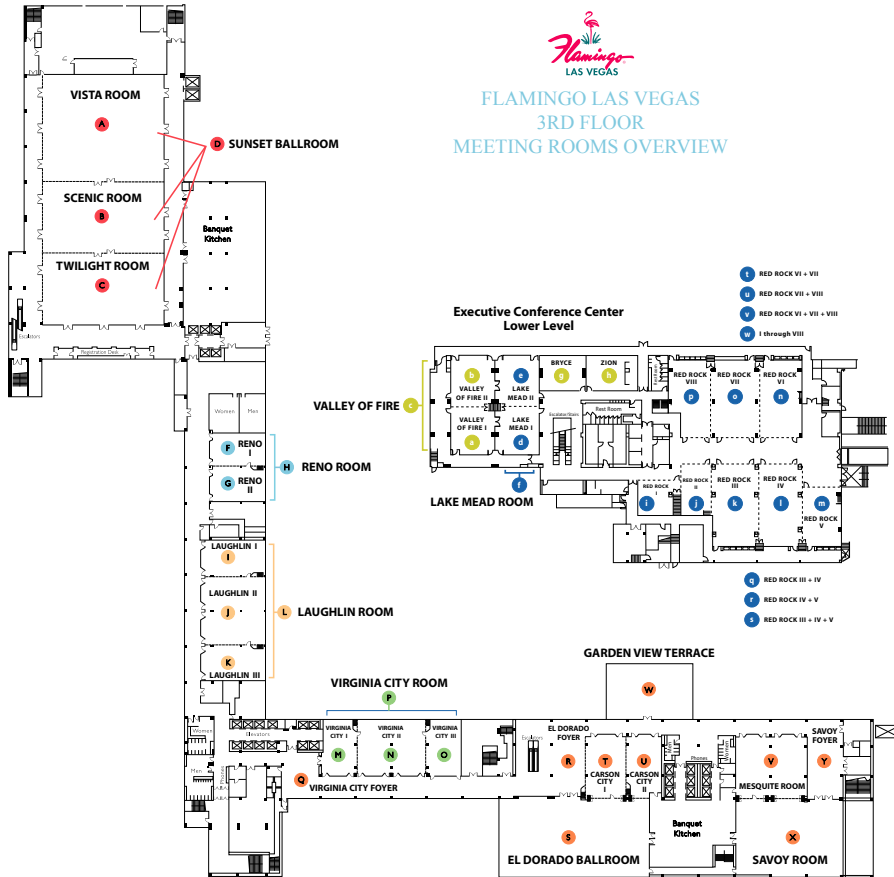

# FLAMINGO LAS VEGAS MESQUITE ROOM

Meeting Rooms	School Room	Theatre	Banquet	Stand Up	Length/Width	Square Footage
Mesquite Room	110	250	160	250	46x56	2576