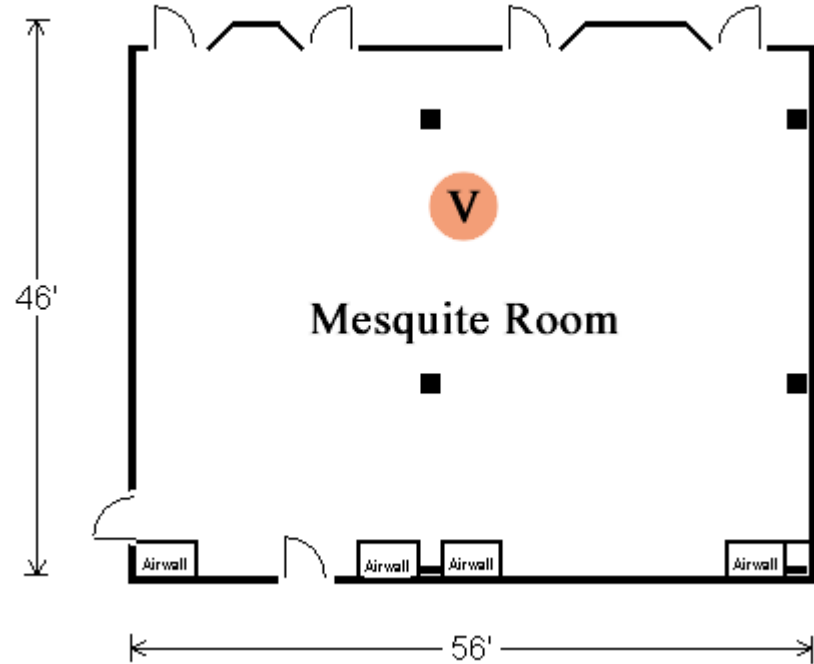

# FLAMINGO LAS VEGAS MESQUITE ROOM

Meeting Rooms	School Room	Theatre	Banquet	Stand Up	Length/Width	Square Footage
Mesquite Room	110	250	160	250	46x56	2576