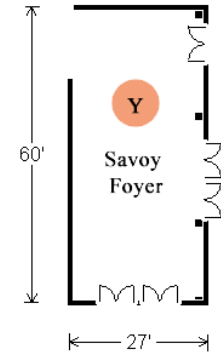

FLAMINGO LAS VEGAS SAVOY ROOM & FOYER

Meeting Rooms	School Room	Theatre	Banquet	Stand Up	Length/Width	Square Footage
Savoy Room	300	500	400	500	64x84	5376
Savoy Foyer	---	---	---	---	27x60	1620