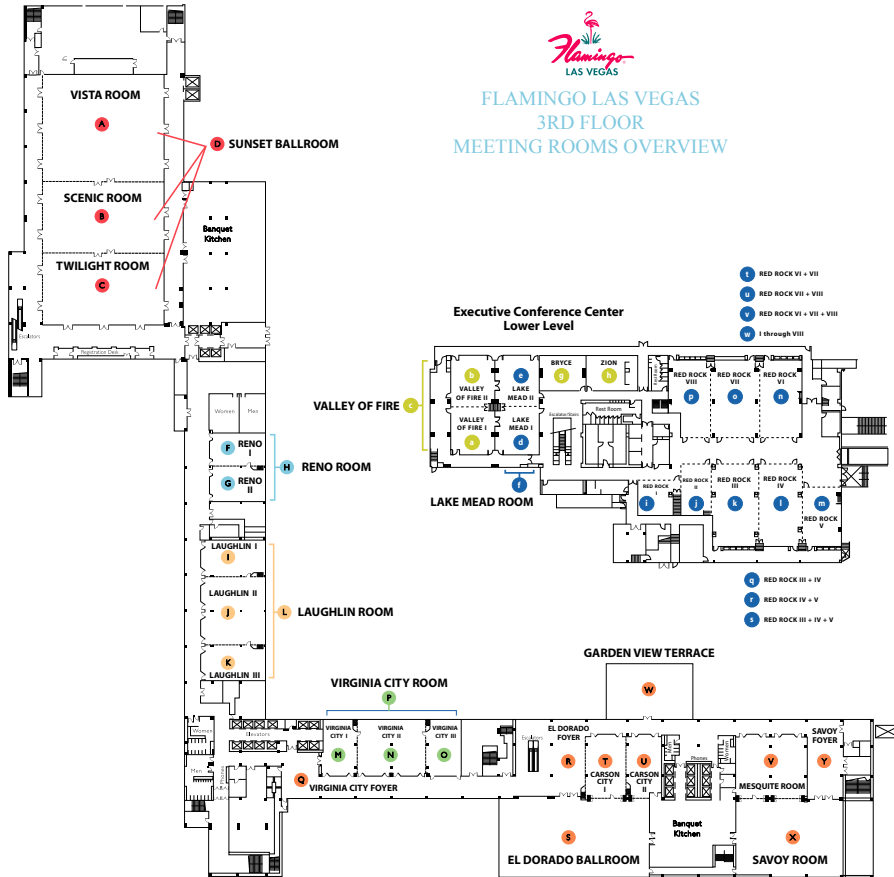

FLAMINGO LAS VEGAS SAVOY ROOM & FOYER

Meeting Rooms	School Room	Theatre	Banquet	Stand Up	Length/Width	Square Footage
Savoy Room	300	500	400	500	64x84	5376
Savoy Foyer	---	---	---	---	27x60	1620