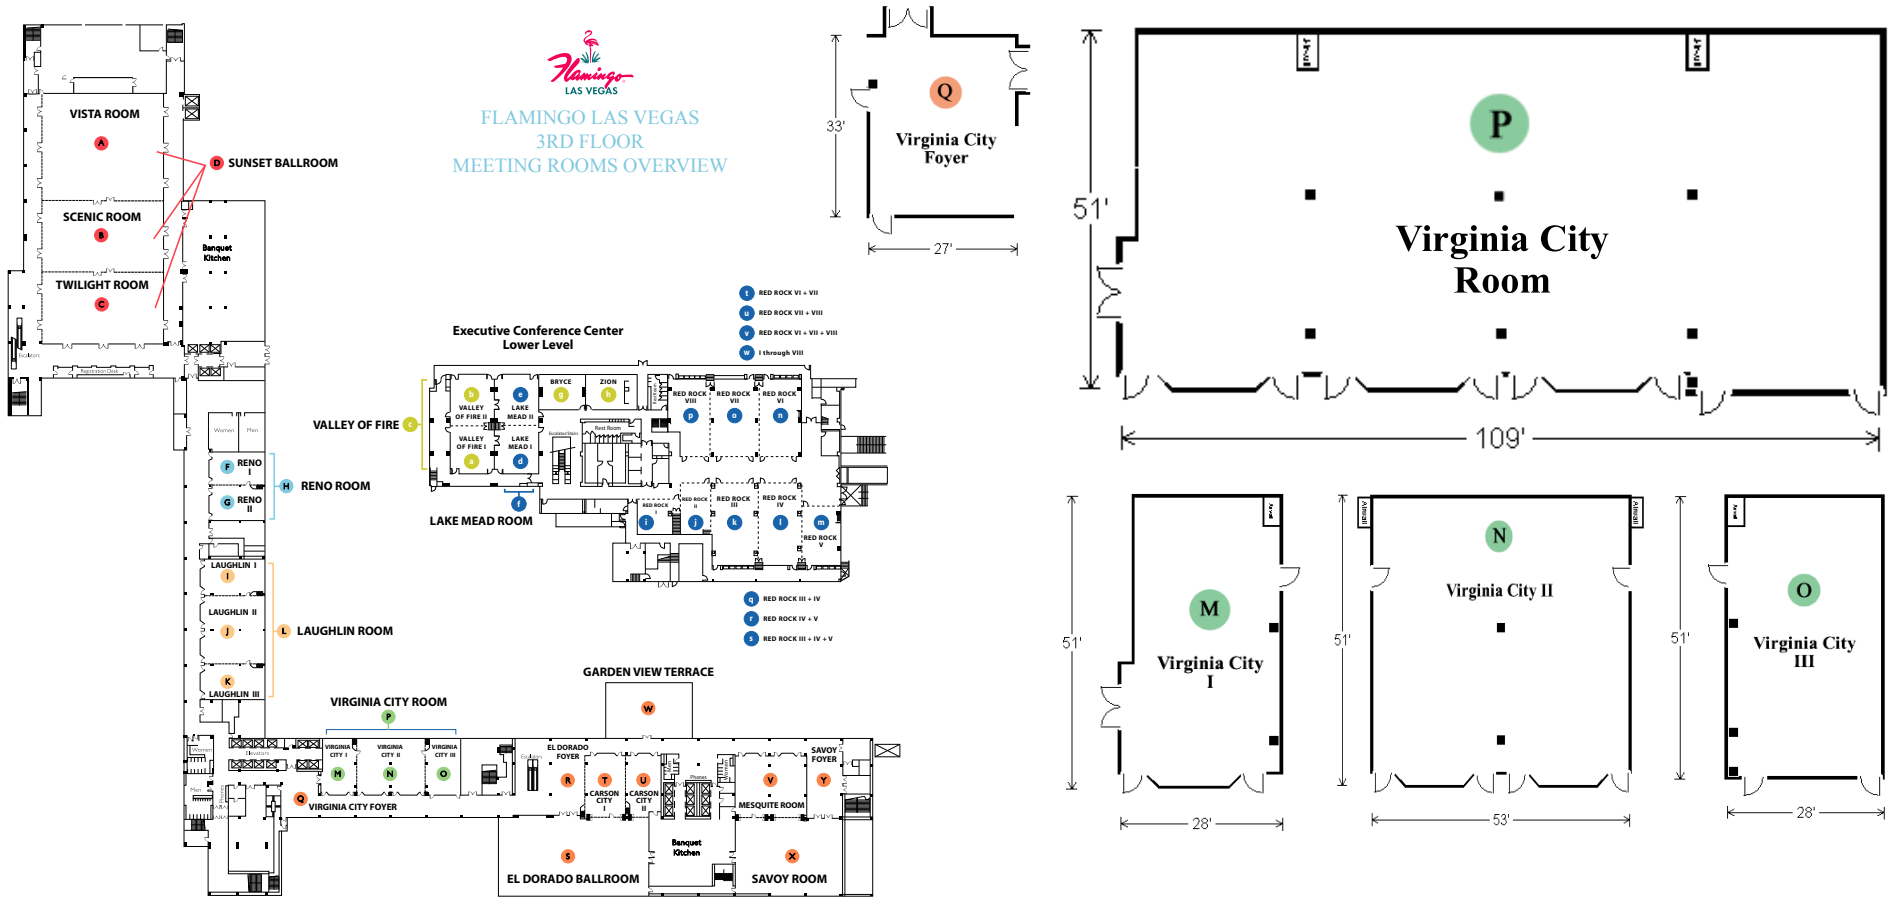

FLAMINGO LAS VEGAS VIRGINIA CITY ROOM & FOYER

Meeting Rooms	School Room	Theatre	Banquet	Stand Up	Length/Width	Square Footage
Virginia City I	60	125	80	125	28x51	1428
Virginia City II	110	250	160	250	53x51	2703
Virginia City III	60	125	80	125	28x51	1428
Virginia City Room	220	500	320	500	109x51	5559
Virginia City Foyer	---	---	---	---	27x33	891